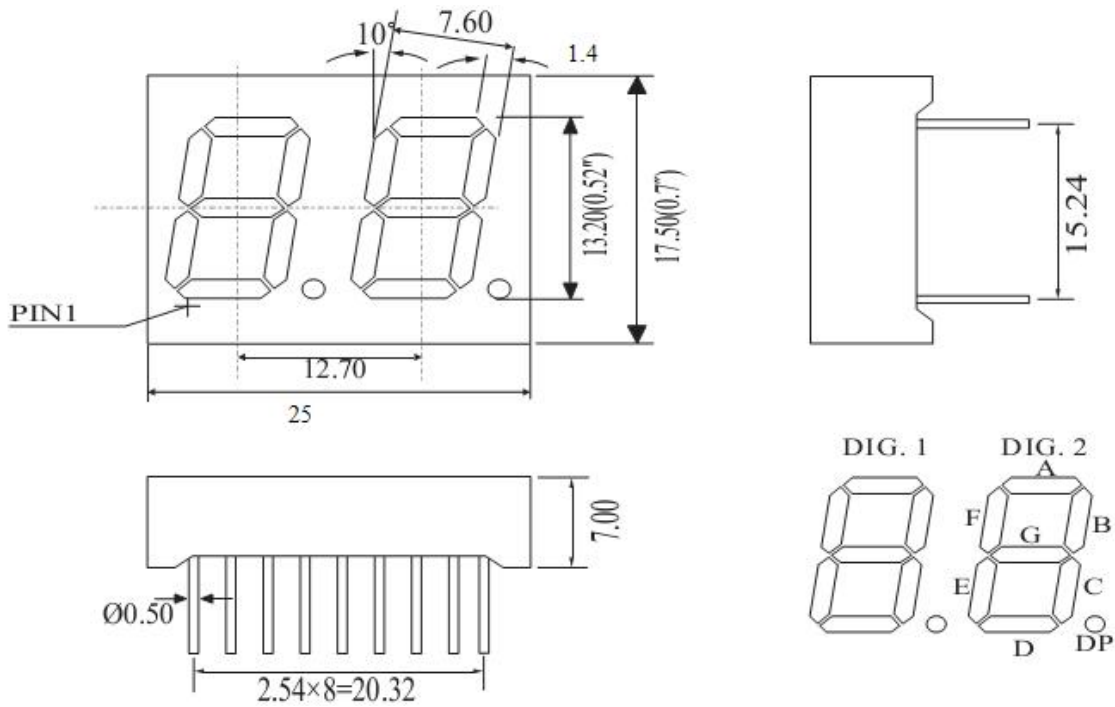

## Package Dimensions

CPS05221AB

UNIT: MM(INCH) TOLERANCE:  $\pm 0.25(0.01)$ "

## Internal Circuit Diagram

5221A

5221B