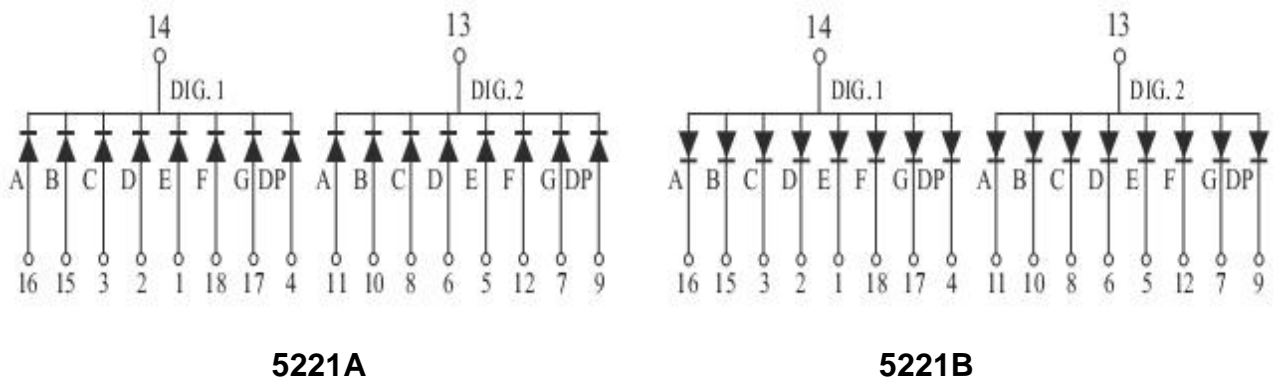

## Package Dimensions

CPS05221AB

UNIT: MM(INCH) TOLERANCE:  $\pm 0.25(0.01)$ "

## Internal Circuit Diagram

5221A

5221B